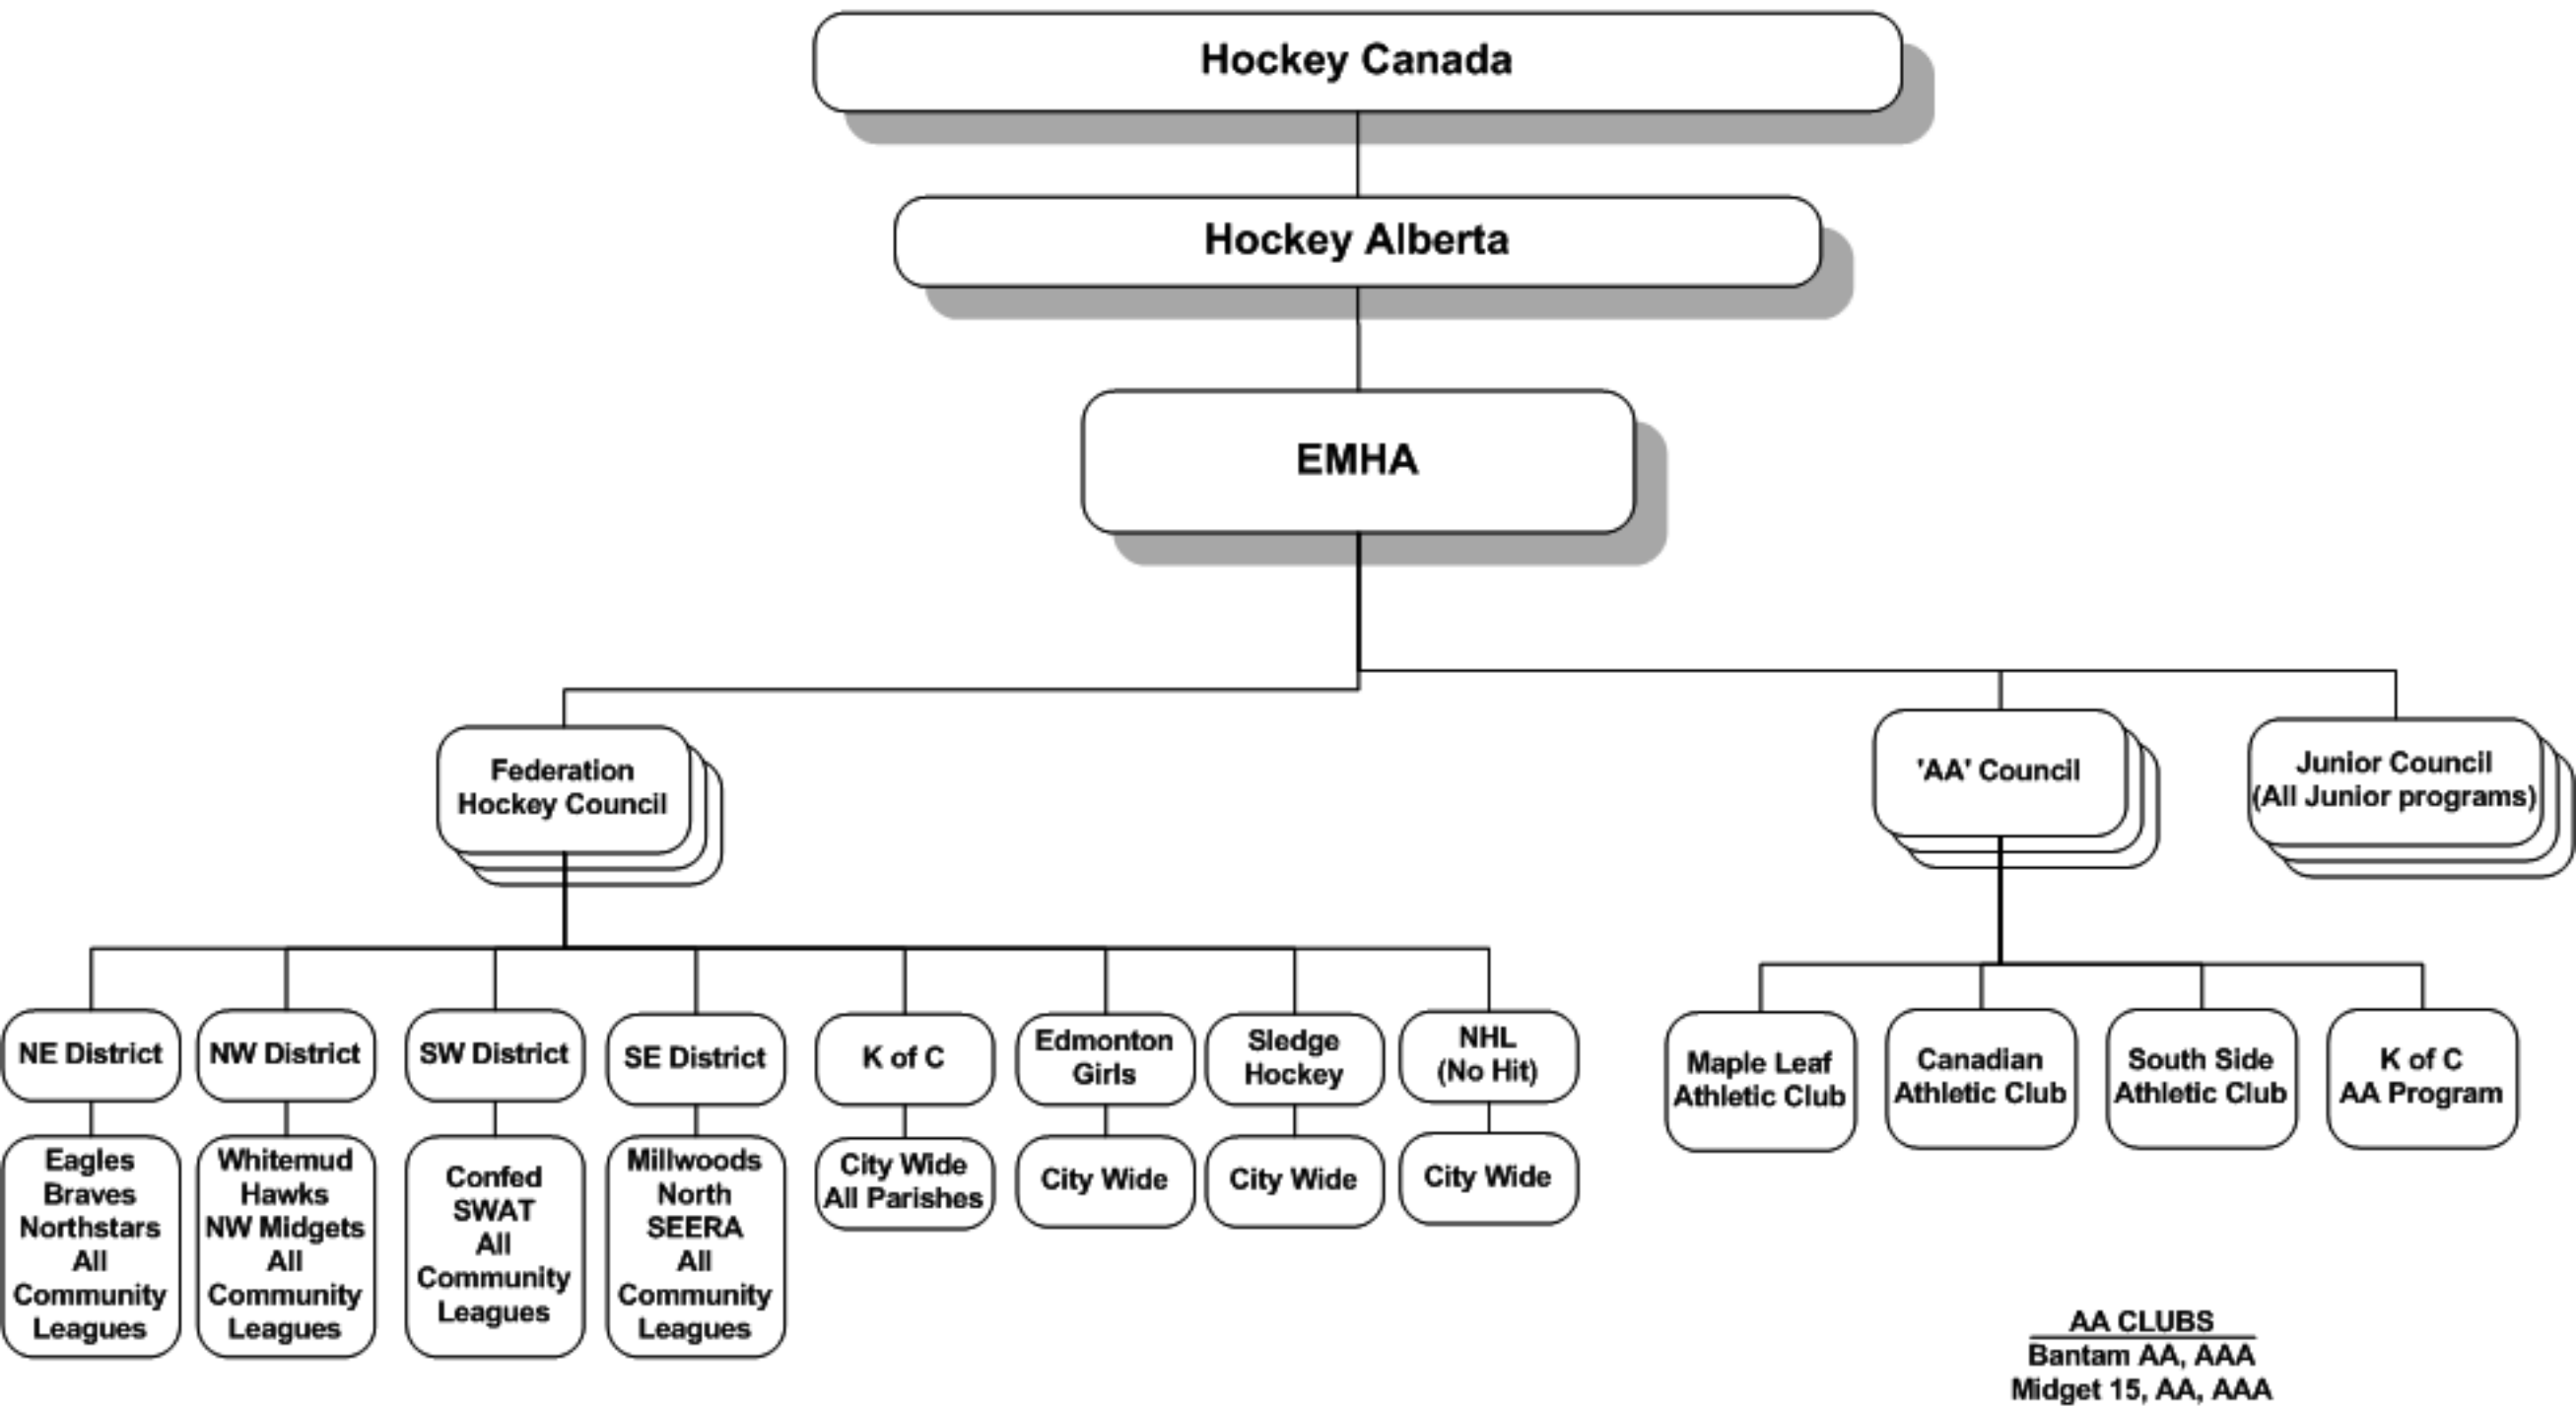

Edmonton Minor Hockey Structure

AA CLUBS
 Bantam AA, AAA
 Midget 15, AA, AAA

FEDERATION
 All Midget Except 15, AA, AAA
 All Bantam Except AA, AAA
 All Peewee
 All Atom
 All Novice
 All Initiation